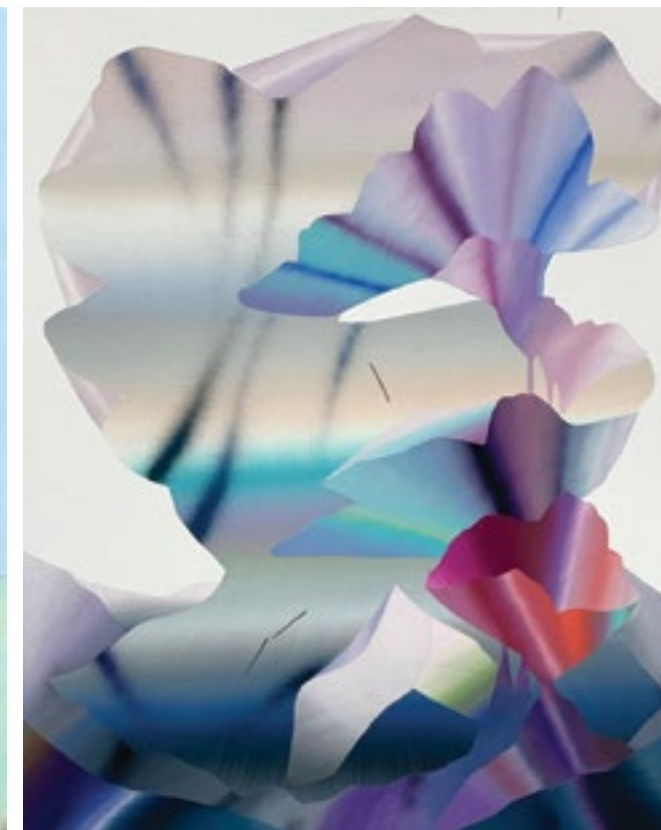

sAda

SEATTLE ART DEALERS ASSOCIATION
MARCH 2024

"I Am A Painter," acrylic on panel, 60 x 60 in.

Anne Siems "Wild Child"
exhibiting at Patricia Rovzar Gallery

Top: Mark Rediske, *Lambent Sky*, acrylic on panel, 32 x 199.5 inches overall, 32 x 32 inches each panel, also available as individual panels.
Bottom, left to right: Nicole Katsuras, *Nocturne Light*, oil on canvas, 24 x 24 inches. Shar Coulson, *White Wind Woodland Air*, 18 x 24 inches, mixed media on panel. Robert Marchessault, *Bonsai*, acrylic on canvas, 48 x 36 inches. Eric Louie, *Winter Bloom*, oil on canvas, 20 x 16 inches.