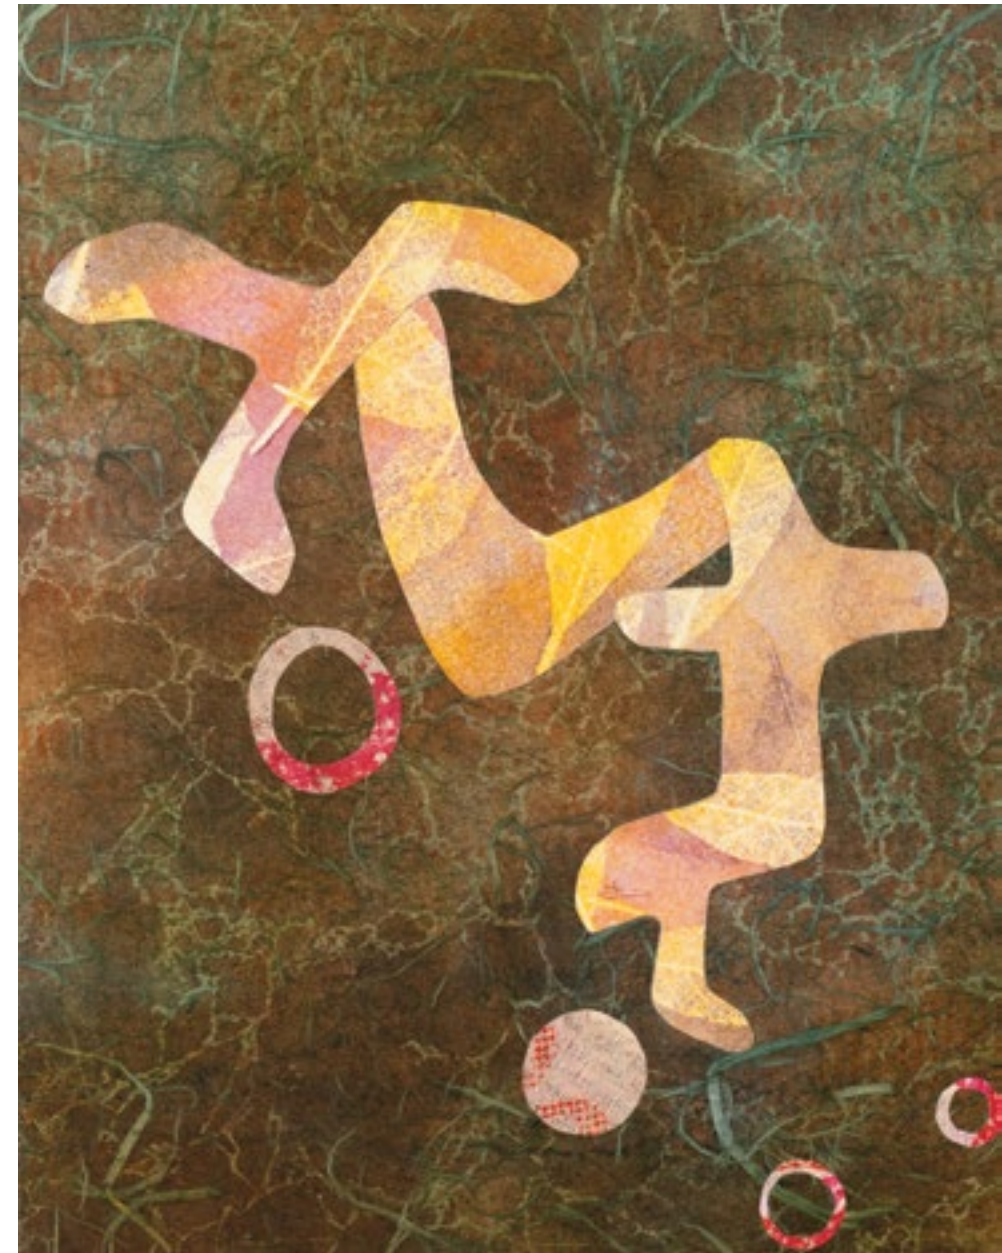

Joan Wortis, *Gallivanting*, 2023, collage with handmade Japanese paper on panel, 14 x 11 inches

Opening Reception: March 7th, 5-8pm. Artist in attendance.

Experience three decades of artistic evolution with Joan Wortis' bold monotype collages and elegantly folded textile wall-sculptures. Inspired by her careers in modern dance, hand-weaving and textile design, Wortis' works are visual poems infused with rhythmic gestures. As the artist celebrates her 90th birthday, *Found Forms* pays tribute to her enduring creativity and innovation. Join us in honoring this milestone and immerse yourself in her captivating artistic journey.

ARTX
CONTEMPORARY

512 1ST AVE SOUTH,
SEATTLE, WA 98104
206-839-0377
ARTXCONTEMPORARY.COM