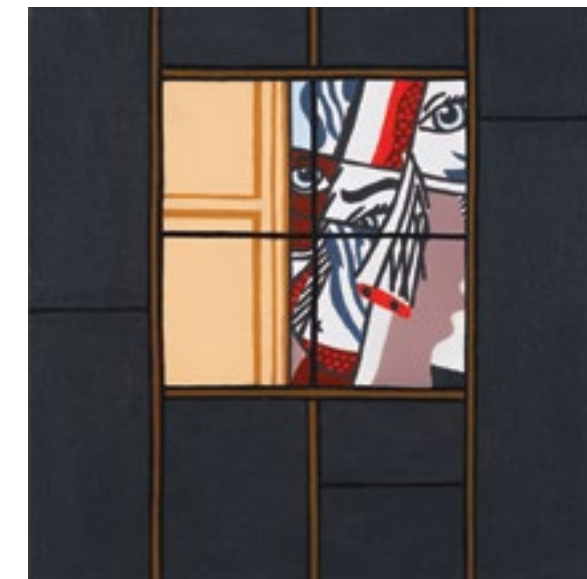

Roger Shimomura - *More Little White Lies*

"First Thursday" art walk: March 7, 6-8pm

MORE LITTLE WHITE LIES (clockwise from upper left: #6, #39, #77, #58), 2022, acrylic on canvas, 12 x 12 inches each