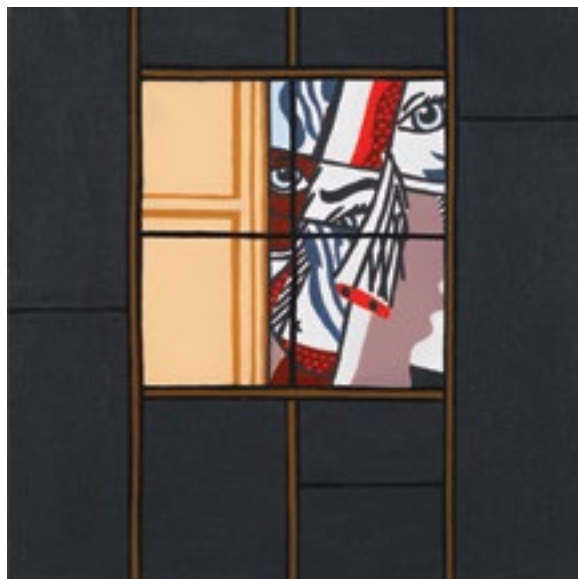

sAda

SEATTLE ART DEALERS ASSOCIATION
MARCH 2024

"I Am A Painter," acrylic on panel, 60 x 60 in.

Anne Siems "Wild Child"
exhibiting at Patricia Rovzar Gallery

FOSTER/WHITE GALLERY

Top: Mark Rediske, *Lambent Sky*, acrylic on panel, 32 x 199.5 inches overall, 32 x 32 inches each panel, also available as individual panels.
Bottom, left to right: Nicole Katsuras, *Nocturne Light*, oil on canvas, 24 x 24 inches. Shar Coulson, *White Wind Woodland Air*, 18 x 24 inches, mixed media on panel. Robert Marchessault, *Bonsai*, acrylic on canvas, 48 x 36 inches. Eric Louie, *Winter Bloom*, oil on canvas, 20 x 16 inches.

through March 30, 2024

Drie Chapek – *Inside the Outside*

"First Thursday" art walk: March 7, 6–8pm

"Saturday After" artist talk: March 9 at noon

SUNBREAK SHIFTING, 2024, acrylic and oil on canvas, 60 x 64 inches

MIDNIGHT BLISS, 2023, acrylic and oil on canvas, 36 x 48 inches

through March 30, 2024

Roger Shimomura – *More Little White Lies*

"First Thursday" art walk: March 7, 6–8pm

MORE LITTLE WHITE LIES (clockwise from upper left: #6, #39, #77, #58), 2022, acrylic on canvas, 12 x 12 inches each