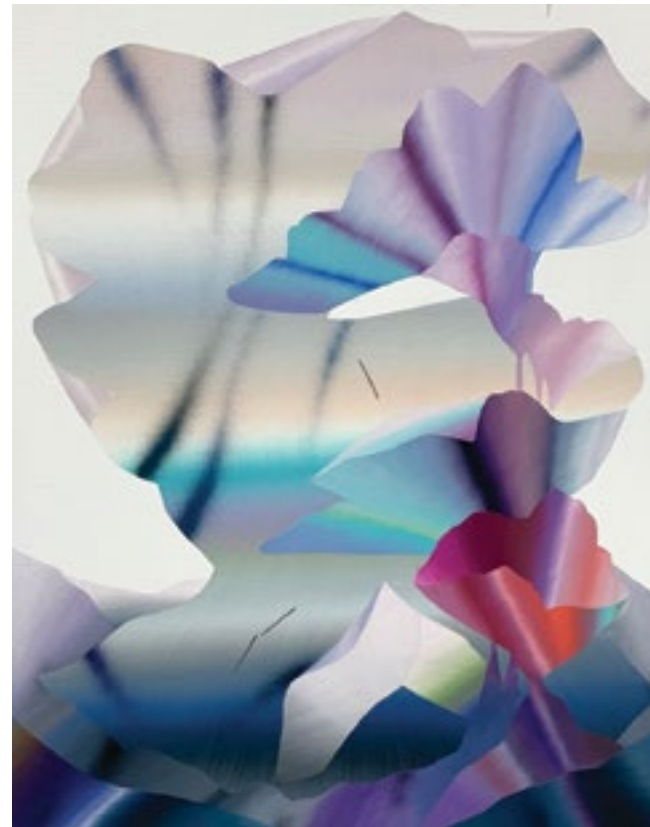

sAda

SEATTLE ART DEALERS ASSOCIATION
MARCH 2024

"I Am A Painter," acrylic on panel, 60 x 60 in.

Anne Siems "Wild Child"
exhibiting at Patricia Rovzar Gallery

FOSTER/WHITE GALLERY

Top: Mark Rediske, *Lambent Sky*, acrylic on panel, 32 x 199.5 inches overall, 32 x 32 inches each panel, also available as individual panels.
Bottom, left to right: Nicole Katsuras, *Nocturne Light*, oil on canvas, 24 x 24 inches. Shar Coulson, *White Wind Woodland Air*, 18 x 24 inches, mixed media on panel. Robert Marchessault, *Bonsai*, acrylic on canvas, 48 x 36 inches. Eric Louie, *Winter Bloom*, oil on canvas, 20 x 16 inches.

ELEMENTS: AIR
GROUP EXHIBITION
MARCH 2024

ANNE SIEMS WILD CHILD

MARCH 1 - 30, 2024

Champagne Reception: Saturday, March 2, 3-5pm

ARTIST TALK 4PM

"Red Mushrooms," acrylic on panel, 60 x 48 in.

"Wild Child" connects me back to a series of paintings that I created mostly from 2007 to 2016 in which children are the main characters. For this exhibition, I have absorbed myself with the inner child first and foremost. One of the members of my inner family. What are they telling me? What are they sensing? What wisdom do they possess? How can I care for and nurture them? Their favorite environment is nature— the all-healing place; the inner sacred garden; a place in which, as an adult, I find deep healing and comfort in my daily life and is in such close reach to my home in Seattle. Elements of dreams, fairy tales, and my own childhood also play a significant role." - Anne Siems