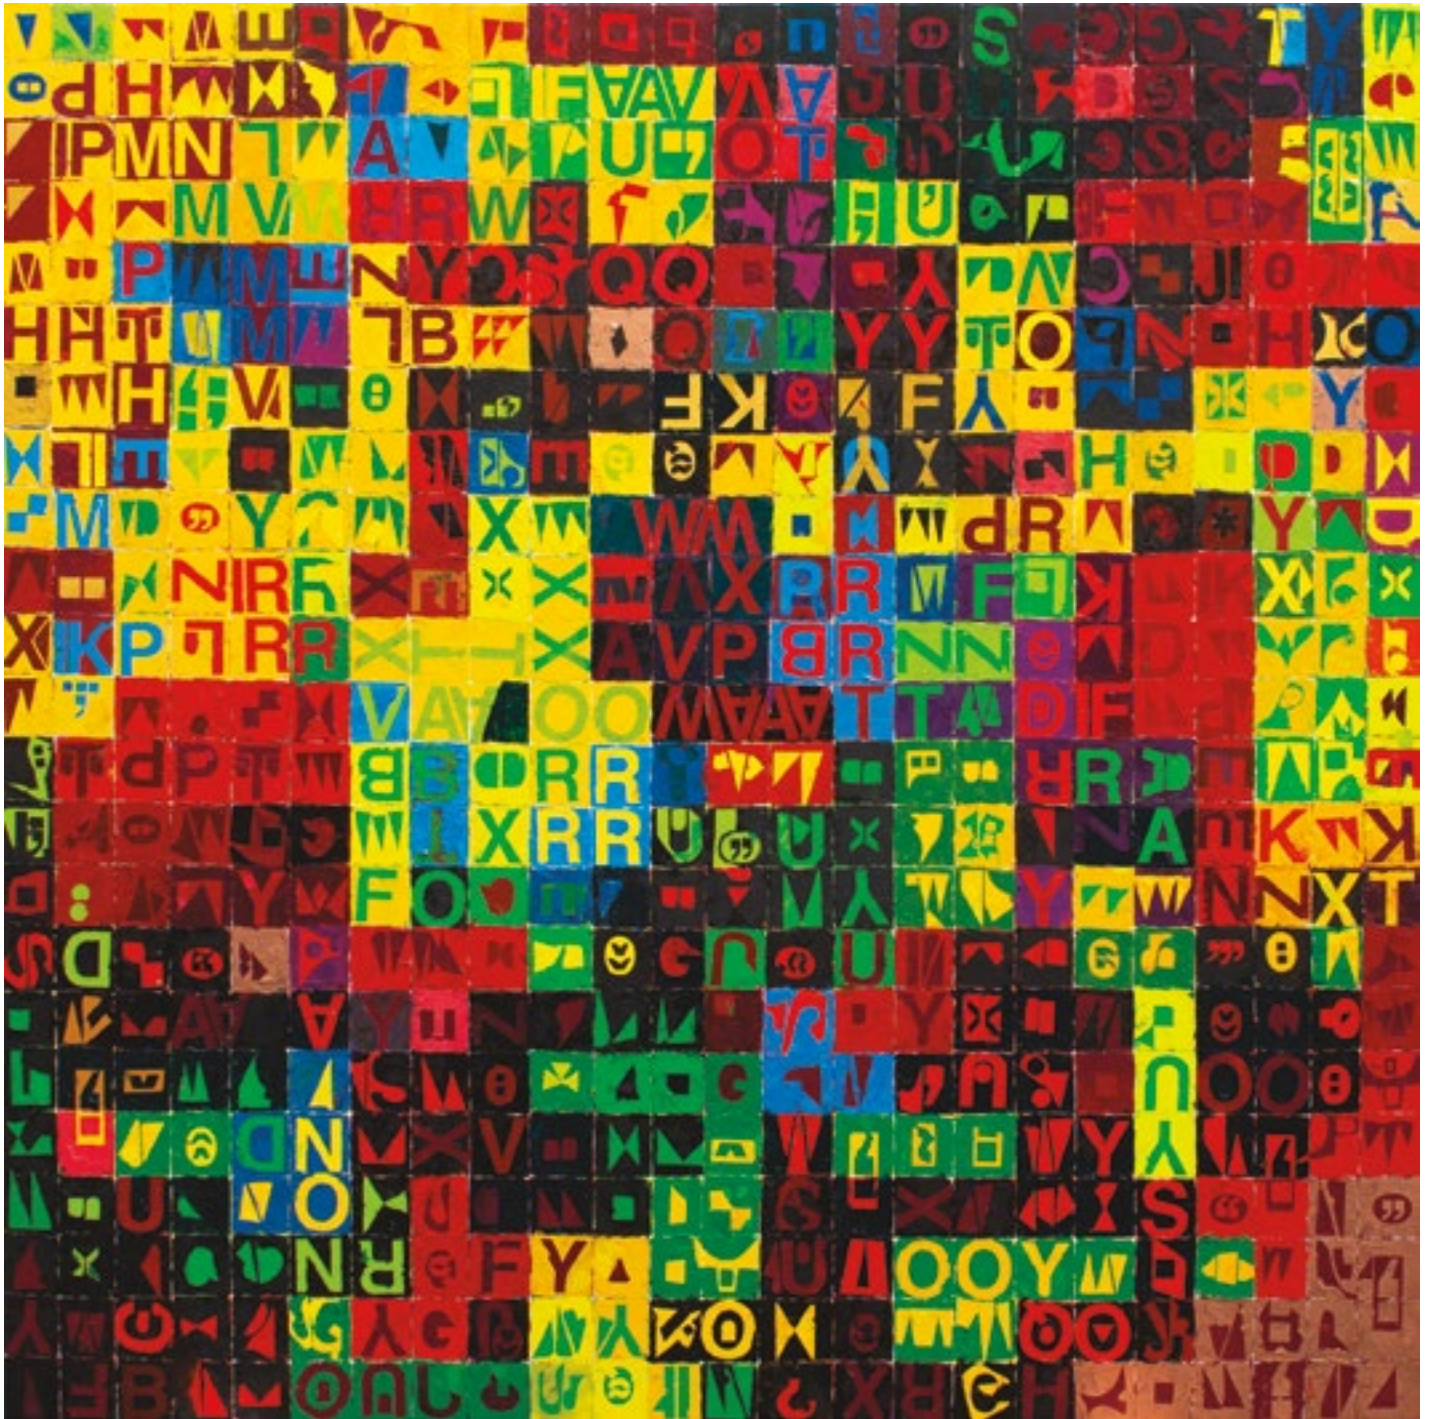

sArta

SEATTLE ART DEALERS ASSOCIATION
DECEMBER 2023

Bratsa Bonifacho, *Irrevocabile Verbum*, oil and acrylic on canvas, 78 x 78 inches

FOSTER/WHITE GALLERY

Dharma Strasser McColl, *LONG WAVE*, 2023, porcelain, mason stains, 27”h x 32”w x 1”d